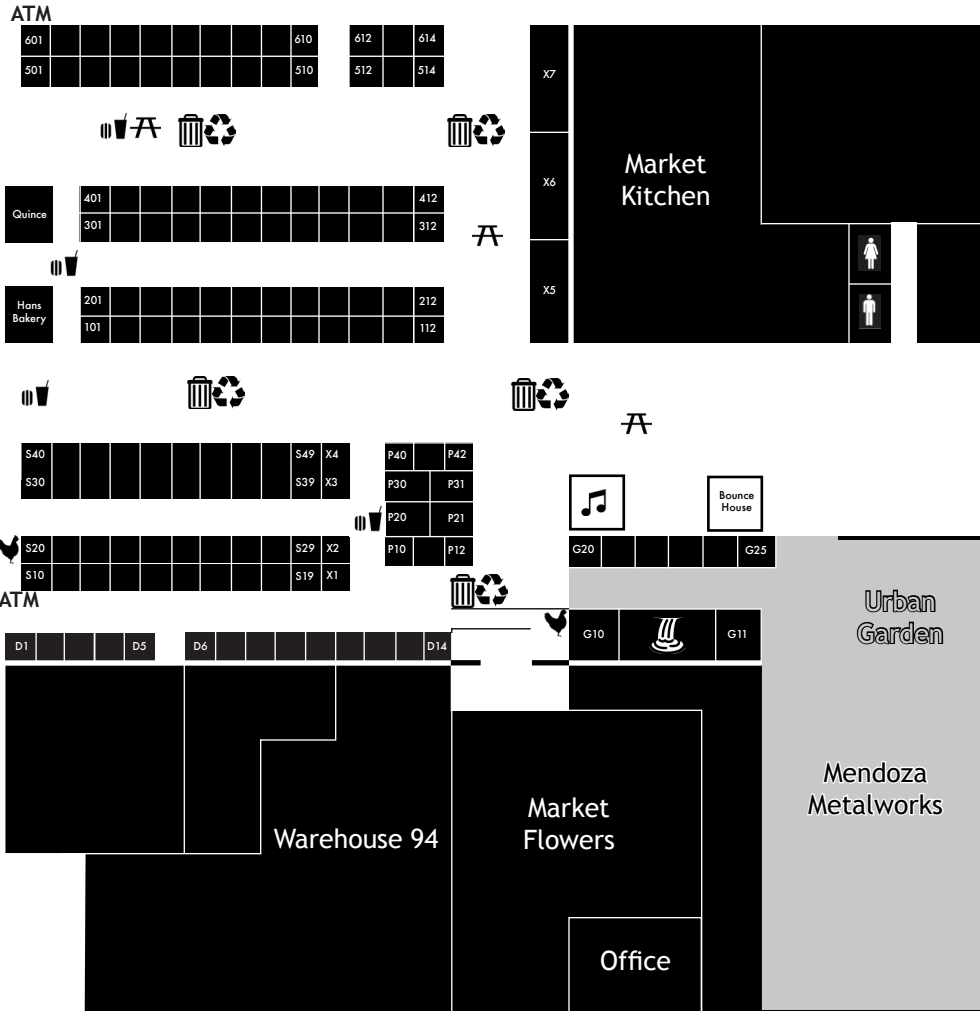

Minneapolis
Farmers Market

3rd Ave N

Free Public Parking

E Lyndale Ave N - One Way

Border Ave N